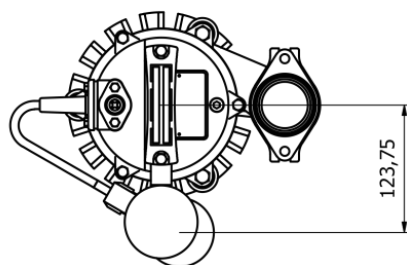

Data Sheet

Article number: 719001050075067101

Description: KLEEpump KSP50-5.08SAL Blue
0,75kW 1x230V 50Hz outlet 2" w/automatic

Measures

A = 279
A1 = 95
A2 = 135
H = 368
H1 = 175
H2 = 255
Kg = 16.3