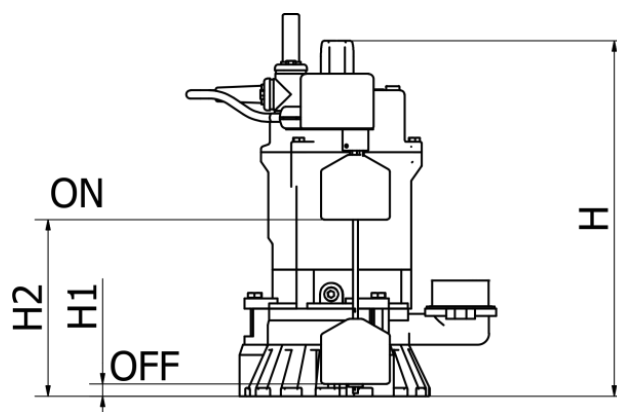

Data Sheet

Article number: 719001050075067101

Description: KLEEpump KSP50-5.08SAL Blue
0,75kW 1x230V 50Hz outlet 2" w/automatic

Measures

A = 279
A1 = 95
A2 = 135
H = 368
H1 = 175
H2 = 255
Kg = 16.3